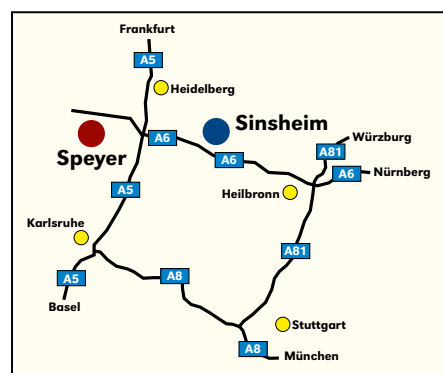

Veranstalter und Informationen für Aussteller:

IG FBSK e.V. | www.igfbsk.de/minibauma | minibauma@igfbsk.de

Weitere Infos: ☎ 07261 / 9299-0 oder www.technik-museum.de/mini-bauma

On 10 and 11 September 2016, the Auto & Technik MUSEUM SINSHEIM presents a large exhibition of construction machinery models. Many fans and numerous manufacturers of this kind of models will show their gems to the public in the event hall of the museum. Outside on the open air ground original machinery will give an impression of the true dimensions of the models on display in the hall. The exhibition is open on Saturday 3 September between 9 am and 7 pm, and on Sunday 4 September between 9 am and 5 pm. Museum visitors have free admission.

Auto & Technik MUSEUM SINSHEIM Das Museum mit der Concorde

Immer wieder cool

2-TAGES-ANGEBOT
www.hotel-sinsheim.de
www.hotel-speyer.de

365 Tage ab 9 Uhr geöffnet • www.technik-museum.de

Auto & Technik MUSEUM SINSHEIM • www.technik-museum.de